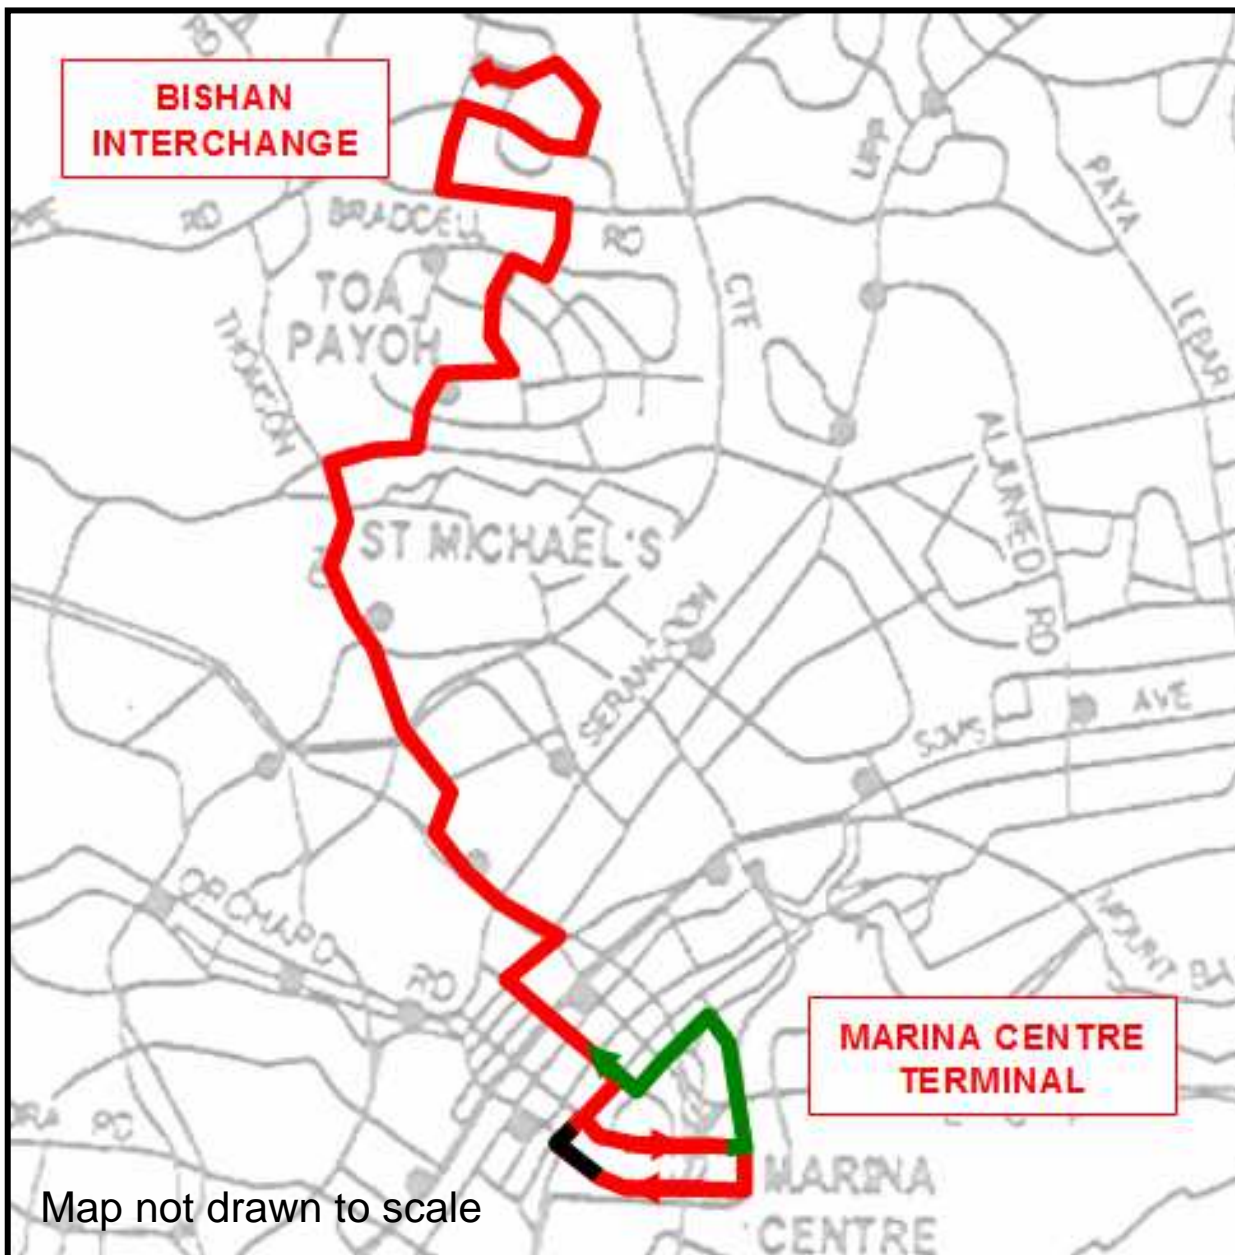

State Funeral of the Late Mr Lee Kuan Yew

56

29 March 2015 Temporary Route Amendment 11.30am to 3.00pm*

Due to road closures, this service will skip these bus stops :

* SUBJECT TO RE-OPENING OF ROADS

TOWARDS BISHAN

ROAD NAME	BUS-STOP CODE	BUS-STOP DESCRIPTION
RAFFLES AVE	02101	BEF TEMASEK AVE
RAFFLES AVE	02051	SEATING GALLERY
RAFFLES AVE	02061	THE ESPLANADE
BEACH RD	01611	RAFFLES HOTEL

LAST CALLING BUS-STOP BEFORE DIVERSION

ROAD NAME	BUS-STOP CODE	BUS-STOP DESCRIPTION
RAFFLES BVLD	2089	PAN PACIFIC HOTEL

FIRST CALLING BUS-STOP AFTER DIVERSION

ROAD NAME	BUS-STOP CODE	BUS-STOP DESCRIPTION
MIDDLE RD	01631	AFT BEACH RD

Legend

- Normal Route – —
- Diverted Route – —
- Road Closure – —

Map not drawn to scale

We apologise for any inconvenience caused.